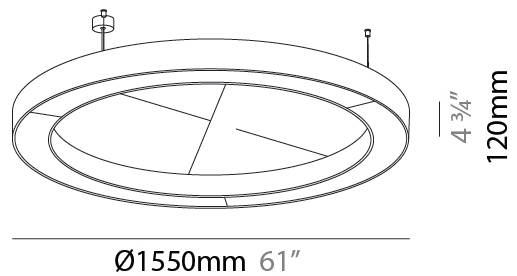

GENERAL

Series: Glorious Acoustic
Partner: Prolicht
Division: Architectural
Installation: Suspension
Product Type: Acoustic
Mounting Location: Ceiling
Light Distribution: Direct / Indirect

PHYSICAL

Shape: Round
Diameter (mm): 1550
Diameter (in): 61
Width (mm): 120
Width (in): 4 3/4
[Diffuser: PMMA - Opal / Micro-Prism](#)
[Fixture Finish: SSR / BKV / CWI / CRY / HAB / UFT / ITA / RUA / FTG / MYG / LOD / PUS / FRO / FUP / KIA / POP / BLS / SPG / MEY / GOH / CHC / COM / ABZ / JAG / OBR / MOS / ROR](#)
[Acoustic Finish: SFW / CYW / SEE / SYN / MTS / PMB / TTN / CYB / STO / DPE / BES / SHB / ARE / ANE / VRD / CRF](#)
Fixture Material: Aluminum
Primary Material: Acoustic
[Cable Details: 2000mm / 78 3/4" or 6000mm / 236 1/4" Transparent Cable](#)

ELECTRICAL

Lamp Type: LED (Zhaga Standard)
Input Wattage (W): 110
Total Output Wattage (W): 100
[Dimming: Non-Dimmable](#)
Driver Included: Yes
Driver Location: Integrated
Driver Type: Constant Current - Universal
Driver Class: Class 2
Input Voltage (V): 120 - 277

LED

[Color Temperature (°K): 2700 / 3000 / 3500 / 4000](#)
Max. Delivered Lumen (lm): Max 12515
Nominal Lumen (lm): Max 16105
CRI: >90 CRI
Lamp Life (hrs): 50000

OPTICAL

RATINGS AND CERTIFICATIONS

Certified By: CSA Certified to UL and CSA Standards
IP rating: IP20