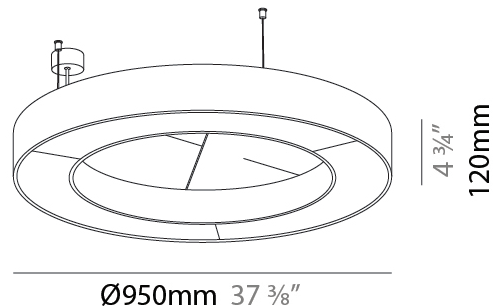

GENERAL

Series: Glorious Acoustic
Partner: Prolicht
Division: Architectural
Installation: Suspension
Product Type: Acoustic
Mounting Location: Ceiling
Light Distribution: Direct

PHYSICAL

Shape: Round
Diameter (mm): 950
Diameter (in): 37 3/8"
Width (mm): 120
Width (in): 4 3/4"
Diffuser: PMMA - Opal / Micro-Prism
Fixture Finish: SSR / BKV / CWI / CRY / HAB / UFT / ITA / RUA / FTG / MYG / LOD / PUS / FRO / FUP / KIA / POP / BLS / SPG / MEY / GOH / CHC / COM / ABZ / JAG / OBR / MOS / ROR
Acoustic Finish: SFW / CYW / SEE / SYN / MTS / PMB / TTN / CYB / STO / DPE / BES / SHB / ARE / ANE / VRD / CRF
Fixture Material: Aluminum
Primary Material: Acoustic
Cable Details: 2000mm / 78 3/4" or 6000mm / 236 1/4" Transparent Cable

ELECTRICAL

Lamp Type: LED (Zhaga Standard)
Input Wattage (W): 44
Total Output Wattage (W): 40
Dimming: Tri-Mode (Non-Dimming and Phase Dimming (120Vac only) and 0-10V Dimming)
Driver Included: Yes
Driver Location: Integrated
Driver Type: Constant Current - Universal
Driver Class: Class 2
Input Voltage (V): 120 - 277

LED

Color Temperature (°K): 2700 / 3000 / 3500 / 4000
Max. Delivered Lumen (lm): 4947 / 5153 / 6051 / 5239
Nominal Lumen (lm): 5475 / 5946 / 6982 / 6045
CRI: >90 CRI
Lamp Life (hrs): 50000

OPTICAL

RATINGS AND CERTIFICATIONS

Certified By: CSA Certified to UL and CSA Standards
IP rating: IP20