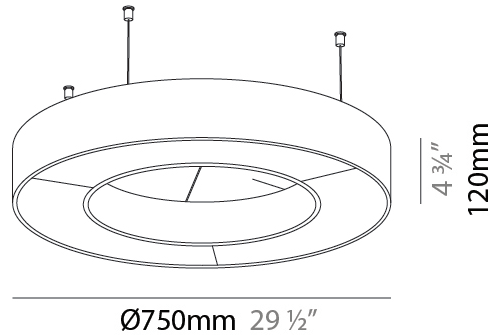

GENERAL

Series: Glorious Acoustic
Partner: Prolicht
Division: Architectural
Installation: Suspension
Product Type: Acoustic
Mounting Location: Ceiling
Light Distribution: Direct

PHYSICAL

Shape: Round
Diameter (mm): 750
Diameter (in): 29 1/2
Width (mm): 120
Width (in): 4 3/4
Diffuser: PMMA - Opal / Micro-Prism
Fixture Finish: SSR / BKV / CWI / CRY / HAB / UFT / ITA / RUA / FTG / MYG / LOD / PUS / FRO / FUP / KIA / POP / BLS / SPG / MEY / GOH / CHC / COM / ABZ / JAG / OBR / MOS / ROR
Acoustic Finish: SFW / CYW / SEE / SYN / MTS / PMB / TTN / CYB / STO / DPE / BES / SHB / ARE / ANE / VRD / CRF
Fixture Material: Aluminum
Primary Material: Acoustic
Cable Details: 2000mm / 78 3/4" or 6000mm / 236 1/4" Transparent Cable

ELECTRICAL

Lamp Type: LED (Zhaga Standard)
Input Wattage (W): 29.4
Total Output Wattage (W): 26.3
Dimming: Tri-Mode (Non-Dimming and Phase Dimming (120Vac only) and 0-10V Dimming)
Driver Included: Yes
Driver Location: Integrated
Driver Type: Constant Current - Universal
Driver Class: Class 2
Input Voltage (V): 120 - 277

LED

Color Temperature (°K): 2700 / 3000 / 3500 / 4000
Max. Delivered Lumen (lm): 2489 / 2577 / 3025 / 2620
Nominal Lumen (lm): 3830 / 3964 / 4655 / 4030
CRI: >90 CRI
Lamp Life (hrs): 50000

OPTICAL

RATINGS AND CERTIFICATIONS

Certified By: CSA Certified to UL and CSA Standards
IP rating: IP20